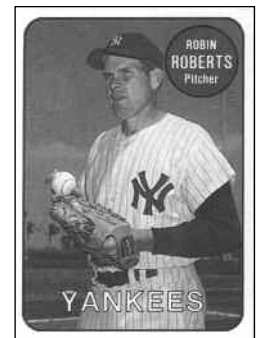

1986 J. D. McCARTHY SET

This 24 card set commemorates photos of J. D. McCarthy, a baseball photographer from the 1940's thru the 1980's. The 2-1/2"x3-1/2" standard size full color cards have the same format as the 1969 Topps baseball cards and feature some of baseballs all-time greats such as Aaron, Banks, Clemente, DiMaggio, Koufax, Mantle and Willie Mays. Supplies are very limited.

Complete Set (24 Cards) TEMP. OUT

1975 WHITE HEN PANTRY/COKE MILWAUKEE BREWERS RULER

This 12-inch plastic ruler has photos (30 black & white) of all the 1975 Brewers including Aaron, Hegan, Lezcano, Money, Porter, Scott, Thomas and Yount along with Manager Crandall and Coaches Kuenn, McBride and Nossek. This very unique item is a must for all Brewer fans. Very limited supply.

$19.95

1969 MINI ALL-STAR BASEBALL SET PLAYING CARD DESIGN

Complete set on light stock featuring many All-Star players. Black and white cards measure 2-1/4"x2-5/8". Included in this set are Kaline B. Robinson, Banks, Mays, McCovey, Brock, Seaver, Killebrew, Gibson, Rose, Drysdale and 41 others, blank backed.

Complete Set (52 Cards) $49.95

BASEBALL MEDIA GUIDES

(All at least Excellent+ or better, most EM to NM.)

AMERICAN LEAGUE:

Baltimore	
1977	$12.00
Detroit	
1978	$10.00
Kansas City	
1972	$13.00
1973	$12.00
1975	$11.00
1977	$11.00

Milwaukee	
1972	$14.00
Minnesota	
1981	$8.00
1983	$7.00
1984	$7.00
1985	$6.00
Oakland	
1980	$8.00
1982	$7.00
1983	$7.00
1984	$6.00
1986	$6.00
Seattle	
1985	$6.00

NATIONAL LEAGUE:

Atlanta	
1978	$8.00
1984	$6.00
1987	$6.00
Los Angeles	
1979	$9.00
1985	$7.00
San Diego	
1972	$13.00
1987	$5.00
San Francisco	
1985	$6.00