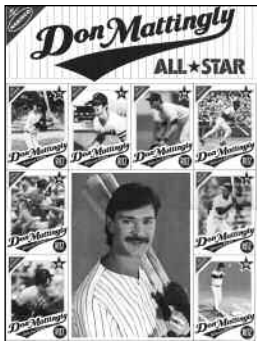

W560 1920's STRIP CARDS

This set contains 52 cards-13 from each suit of a deck of playing cards. Set is in excellent-mint condition, and includes many stars of the 1920's: Wagner, Lindstrom, Hornsby, Johnson, Vance, Cuyler, Gehrig, Bottomley and Grove among others. Jokers not included. Cards measure 1-1/2"x2-3/4". Supply is very limited!

Complete Set (52 Cards) \$695.00
Sample Card (Our Choice) \$27.50

1961 F&M BANK MINNESOTA TWINS MATCHBOOKS

A set of Minnesota Twins Matchbooks was issued when the Twins moved to Minnesota in 1961. Believe it or not, Larry bought these in 1961 while working in Minnesota and we have had them since. Matches still intact. Included are Allison, Killebrew, Pascual, Battey, Lemon, Ramos, Lavagetto and 3 others. A rare collector's item!

Complete Set (10 Matchbooks) \$324.95

1989 NABISCO DON MATTINGLY UNCUT SHEET

A must for all Mattingly fans. This beautifully photographed uncut sheet chronicles Don Mattingly's career from a youngster thru the 1980's. The sheet measures 10-5/8x14 inches and contains 8 standard size cards, with action photos and a 5x7 photo on the front with career statistics on the back. Perfect for framing.