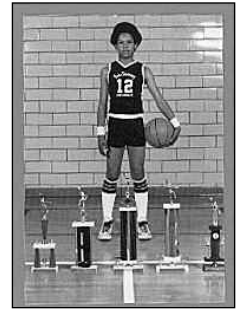

1989 GREGG JEFFERIES BOYHOOD SET

This unique collection features 16 2 1/2" X 3 1/2" color photos of Jefferies from his childhood days on up. Highlight photos include photos as a 6, 8, 9 and 10 year old baseball player, First Communion and more!!! B & W backs give highlights of his life. A nice collectors item for fans of "The Wonder Kid". Printed by Card Collector's Co. in 1989.

Complete Set (16 Cards) \$4.95

1990 DAVE JUSTICE BOYHOOD SET

Printed in 1990 by Card Collector's Co. in New York this 16 card set shows Dave Justice from his childhood days to his teen years. Featured are cards of Dave in his Kindergarten graduation gown, a birthday party, 1st Communion, basketball teams, football teams, Legion and College baseball teams. The 2 1/2" X 3 1/2" full color photos also contain notes of his youth on the back of the cards. A nice addition to your collection of Justice memorabilia.

Complete Set (16 Cards) \$4.95

**Also Available... Darryl Strawberry
Boyhood Set
Complete Set (16 Cards) \$4.95**

1991 DWIGHT GOODEN BOYHOOD SET

"The Doc" is featured in this 16 card set put out in 1991 by Card Collector's Co. of New York. These 2 1/2" X 3 1/2" cards of Dwight feature cards of him from boyhood to 1991. Highlight photos include young boy shots, little league cards, High School cards and a 1991 family photo. All cards are full-color.