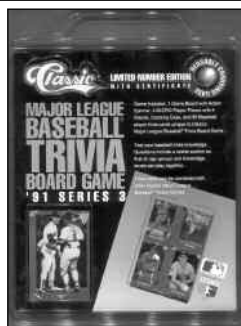

HIDDEN BASEBALL TREASURES

- 1981 Drakes Complete Set (33 Cards) $14.95
- 1982 Drakes Uncut Sheet (Complete Set) (33 Cards) $24.95
- 1983 Texas Rangers Affiliated Foods Complete Set (28 Cards) $9.95
- 1983 Texas Rangers Affiliated Foods Uncut Sheet (Complete Set) (28 Cards) $15.95
- 1983 Burger King/Coke Milwaukee Brewers Calendar $11.95
- 1984 Burger King/Coke Milwaukee Brewers Calendar $9.95
- 1984 Stevens Point Brewer Police Short Set (28 Cards Lacking Team and Tellman Cards) $4.95

MORE HIDDEN TREASURES

- 1983 Donruss Hall of Fame Complete Set (44 Cards) ..Temp. Out
- 1984 Donruss Parade of Champions Complete Set (60 Cards) $19.95
- 1986 Fleer Sluggers vs. Pitchers Factory Set (44 Cards) $6.95
- 1987 Broder Rookies Series #1 Complete Set (30 Cards) $20.95
- 1987 Broder Rookies Series #1 Short Set (28 Cards, lacking #12 and #26) $17.95
- 1987 M&M Complete Set (24 Cards, 12 Panels of 2) $14.95

1984 & 1985 GARDNERS BREWERS

Topps produced these Milwaukee Brewer sets for Gardners Bakery of Madison, Wisconsin. Both the 1984 and 1985 sets have 22 cards and feature many of Milwaukee's stars from the early 80's Brewer teams. The 1984 set is designed in a vertical format while the 1985 set is horizontal. Included are Cecil Cooper, Jim Gantner, Rollie Fingers, Paul Molitor, Robin Yount and more. These sets would be a great addition for any Brewer fan!

- 1984 Set (22 Cards) $10.95
- 1985 Set (22 Cards) $9.95

MILWAUKEE BREWERS TEAM SETS

For all you Milwaukee Brewer fans (the dozens that are left) we have recently acquired some Brewers team sets. These sets would make great additions to any Brewers team collector. See below for the year and manufacturers we have available.