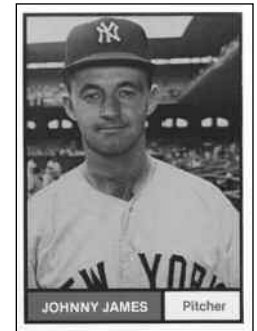

\$6.95 Each, Any 6 Different \$29.95

All 16 Different Photos \$59.95

1978 TCMA STARS OF THE 1960'S

Set was produced by TCMA in 1978 and features 293 cards of baseball's best players in the 1960's. Fronts of the 2-1/2" x 3-1/2" cards have a color photo with black frame line and white border. Backs are printed in green and include a lengthy career summary. Roger Maris, Willie Mays, Don Drysdale, Juan Marichal, Whitey Ford, Al Kaline, Bob Gibson, Sandy Koufax, Mickey Mantle and Ted Williams are just some of the players in this set. Supply is very limited.

Complete Set (293 Cards) \$85.00

1961 NEW YORK YANKEES COLOR SET

This full color 37 card set commemorates one of the greatest teams ever assembled, the World Champion 1961 New York Yankees. Similar in design to the 1961 Topps regular issue, these 2-1/2" x 3-1/2" size cards have full color photos on the front with a white border. Backs have a brief write-up about each player, along with their 1961 and career stats. Included in this set are Skowron, Ford, Terry, Kubek, Berra, Crosetti, Mantle, Maris and the rest of this special team. Set is a must for all Yankee Fans.

Complete Set (37 Cards) \$22.00

1988 PACIFIC BASEBALL LEGENDS

Pacific Trading Cards issued this set of 110 cards, featuring many of Baseball's greatest players from the past 40 years. Card fronts feature silver outer borders, and large full-color player photos outlined in black. Backs carry the Baseball Legends logo, player biography, major league career stats, and personal information. Players include Aaron, Musial, Reese, Mays, Banks, Killebrew, and Mickey Mantle. A very attractive set which has many Hall of Famers. Order your set today, supplies are limited.