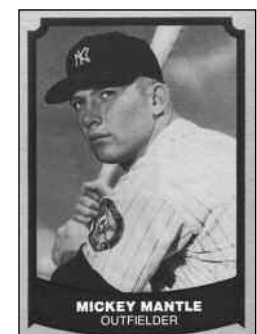

FOR INQUIRIES AND OTHER CALLS USE OUR REGULAR BUSINESS LINE (715) 344-8687