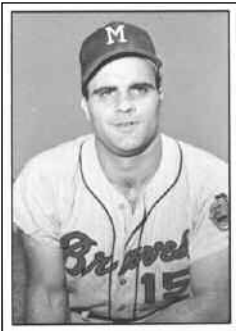

CHAMPION SERIES-COMMEMORATIVE REPRINTS

Classic NFL Championship Team Pictures

The Series Now Numbers Sixteen Championship Teams

We recently obtained these NFL Classic Team picture reprints. This series features 8 1/2" X 11" black & white reproductions of some of the NFL's greatest teams. They are printed on a heavy gloss photo stock and make a great display piece. This is an excellent chance to relive some of the great NFL early years before the Super Bowl banished all memories of what went before. Below is a listing of the available teams:

\$6.95 Each, Any 6 Different \$29.95

All 16 Different Photos \$59.95

1978 TCMA STARS OF THE 1960'S

Set was produced by TCMA in 1978 and features 293 cards of baseball's best players in the 1960's. Fronts of the 2-1/2" x 3-1/2" cards have a color photo with black frame line and white border. Backs are printed in green and include a lengthy career summary. Roger Maris, Willie Mays, Don Drysdale, Juan Marichal, Whitey Ford, Al Kaline, Bob Gibson, Sandy Koufax, Mickey Mantle and Ted Williams are just some of the players in this set. Supply is very limited.