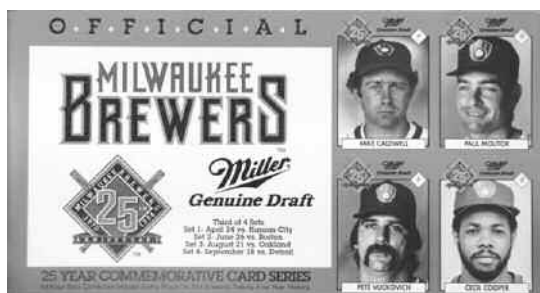

MILLER BREWING 25TH ANNIVERSARY MILWAUKEE BREWERS CARDS

To commemorate the 25th anniversary of the Milwaukee Brewers in 1994 Miller Brewing Co and the Milwaukee Brewers issued a set of cards of every player that played for the Milwaukee Brewers from 1970 thru 1994. The set was produced in four booklets of 94 cards each for a total of 376 cards. Individual 2 1/2" X 3 1/2" cards were perforated for easy detachment from the 7" X 13" booklets. Cards feature black and white player photos against a gold border. Backs are in black and white and include a few biographical bits, a line of career stats, the years played with the Brewers and team and brewery logos. Individual cards are unnumbered. Complete sets of all four books have sold out but we do have some individual books remaining.

Complete Set (4 Books, 376 Cards) SOLD OUT

Book #2 (94 Cards) $59.95

Book #3 (94 Cards) $19.95

Book #4 (94 Cards) $19.95

FOR INQUIRIES AND OTHER CALLS USE OUR REGULAR BUSINESS LINE (715) 344-8687