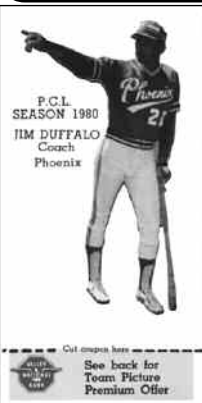

SPECIAL This Page All Items 30% Off Except Brewers Cards

1980 VALLEY NATIONAL BANK PHOENIX GIANTS (Zeenut Design)

This 26 card set features the 1980 Phoenix Giants of the Pacific Coast League (San Francisco Giants AAA). These cards were a give-away at the stadium and measure 2" x 4" and are similar in design of Zeenut Cards from the early 1900's. Each card features a picture of the player on front and a small write up and statistics on back. Included in this set are Fred Breining, Max Venable, Bob Kearney, Dennis Littlejohn, Joe Pettini, and coaches Rocky Bridges, Jim Duffalo and Ethan Blackaby GM. Supply is limited.

Complete Set (26 Cards) $10.95