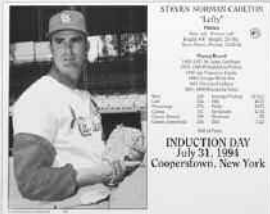

8 X 10 HALL OF FAME INDUCTION DAY CARDS

These 8 X 10 Full Color Induction Day cards feature a picture of the Inductee on the left and the complete career statistics of the player on the right along with the date they were inducted into the Baseball Hall of Fame. These cards were sold exclusively in Cooperstown, NY on and after induction day. We have five players available.

08/02/92	Hal Newhouser (Tigers)	9.95
08/02/92	Rollie Fingers (A's)	13.95
08/01/93	Reggie Jackson (Angels)	14.95
08/01/93	Reggie Jackson (Orioles)	24.95
07/31/94	Leo Durocher (Dodgers B&W)	11.95
07/31/94	Steve Carlton (Cardinals)	12.95