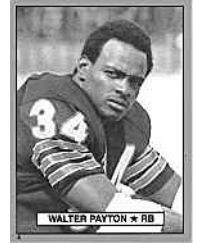

**1974 NFL TEAM CHECKLIST  
UNCUT SHEETS**

This two sheet set features 26 Team Checklist Cards, 13 cards per sheet, which has the team's name on front. Each player's card number corresponds with the 1974 Topps Football Set name, uniform number and players position. Also there is a small send in offer on the bottom of each card. Backs are blank. This is an ideal addition to a 1974 Topps Football Set. A must for football card collectors.

**Complete Set  
(30 Cards) \$29.95**

**1981 TOPPS FOOTBALL  
STICKERS (Red Bordered)  
Scarce Test Issue**

This scarce test issue was printed by Topps and sold in plastic bubbles in gumball machines. Stickers are 2-1/2"x2" (red bordered) and the photos are different than the regular sticker set. Sets include one player from each team, by name, Otis Anderson, Dorsett, Franco Harris, Jaworski, Largent, Payton, Rashad. Very scarce, limited supply.