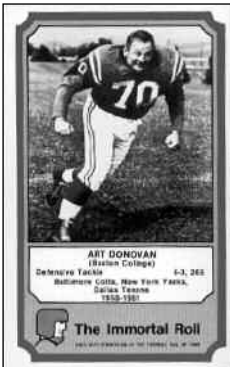

This 50-card set features players who are members of the Pro Football Hall of Fame. Card fronts have black and white or sepia-toned photos of many greats, including Halas, Grange, Bednarik, Paul Brown, Donovan, Graham, Hirsch, Hutson and Lombardi. Card backs feature a biography of each player or coach's career.

Complete Set (50 Cards) $89.95