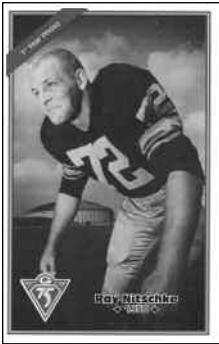

THE PACKER ARCHIVES PHOTO CARD SET CELEBRATING 75 SEASONS OF PRO FOOTBALL

40 cards in a Postcard size set featuring some of the Greats in Packer History!! Included are Action Photos from each decade, Team Pictures from the eleven Championship Teams. 1st year Photos of Lambeau, Ringo, Kramer, Nitschke, Thurston and Lofton along with stat leaders. Also included are aerial photos of Old City Stadium, New City Stadium and the Modern Lambeau Field. Over 25% of the cards are in Full color with rest in two color. Limited Supply!

Complete Set (40 Cards) $39.95