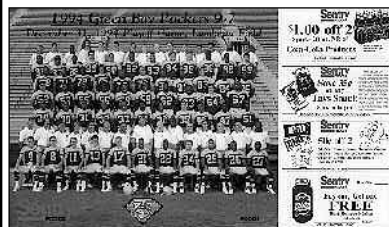

We Are Buying!!!

Larry Fritsch Cards is buying any and all Green Bay Packer items. Whether it's an item for resale or our own personal collection let us know what you have - Old & New!

Especially interested in old Programs, Yearbooks, Media Guides, Tickets virtually anything and everything!

Send your list and asking price, highest prices paid.