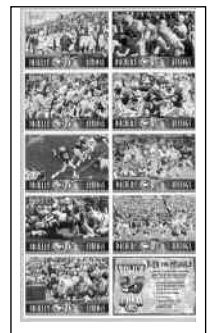

GREEN BAY PACKERS COASTER

This is a very special find: 1966 and 1967 World Champion Green Bay Packer Coaster! This colorful coaster printed in green and gold commemorates the 1966 and 1967 World Champion Green Bay Packers and is a great addition to any Packer memorabilia collection. Coaster measures 3 3/8" across and is printed on lightweight cardboard.

Packer Coaster $9.95
Two Coasters $17.95

1992 GREEN BAY PACKER GLASS

Back in 1992 the Green Bay Packers along with Coca-Cola and Wisconsin Mobil gas stations issued a special 16 oz. Packer collectors glass. This clear glass has the Packer helmet on one side with the team name underneath along with the NFL and Coke logos. Also, each glass contains the original coupons only available when the glass was purchased. Supplies are very limited.

16 oz. Packer Collectors Glass $11.95
Set of 4 Glasses $42.95
Set of 6 Glasses $65.95

THE PACKER ARCHIVES PHOTO CARD SET CELEBRATING 75 SEASONS OF PRO FOOTBALL

40 cards in a Postcard size set featuring some of the Greats in Packer History!! Included are Action Photos from each decade, Team Pictures from the eleven Championship Teams. 1st year Photos of Lambeau, Ringo, Kramer, Nitschke, Thurston and Lofton along with stat leaders. Also included are aerial photos of Old City Stadium, New City Stadium and the Modern Lambeau Field. Over 25% of the cards are in Full color with rest in two color. Limited Supply!

Complete Set (40 Cards) $39.95

VINCE LOMBARDI U.S. POSTAGE STAMP