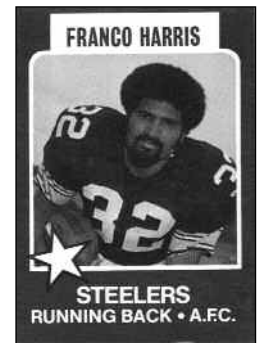

1993 McDONALD'S FOOTBALL COMPLETE SET

This set consists of 87 sheets with 6 players on each for a total of 522 cards. Each team is represented with 3 sheets and there is an All-Star set of 3 sheets. The individual cards measure 2fi" x 4fi" with the sheets measuring 7fi" x 10-5/8". Available as a complete set or as team sets listed below.

Complete Set (28 Teams & All Stars) (87 Sheets, 522 Cards) . . . . .SOLD OUT
All Stars (Different photo than the regular card) (Rice, Marino, Seau, Sanders, Aikman, Elway, Sharpe) $12.95
Buffalo Bills (Thomas, Kelly, Reed, Smith) $12.95
Chicago Bears (Dent, Harbaugh, Spellman, Heyward) $10.95
Cincinnati Bengals (Pickens, Klingler, Krumrie, Green) . . . $10.95
Cleveland Browns (Metcalfe, Kosar, Vardell, Testaverde) . . . $12.95
Detroit Lions (Swilling, Sanders, Blades, Peete) $12.95

Houston Oilers (Moon, Carlson, Jeffries, Givins) $10.95
Indianapolis Colts (George, Coryatt, Emtman, Dawkins) . . $11.95
Minnesota Vikings (Carter, Allen, Jordan, McMahon) $12.95
New England Patriots (Bledsoe, Tippet, Chung, Lockhart) . $22.95
New Orleans Saints (Andersen, Jackson, Roaf, Mills) $10.95
New York Giants (Taylor, Simms, Hampton, Bunch) $10.95
Seattle Seahawks (Mirer, Kennedy, Blades, Williams) $10.95
Tampa Bay Buccaneers (Gruber, DeBerg, Nickerson) $10.95

1986 McDONALD'S

In 1986 McDonald's Restaurant issued team sets regionally. As an example, the Green Bay Packers were issued only in Wisconsin. Cities not located near an NFL city were issued an All-Star set. These beautiful full-color action cards measure approximately 3-1/16" by 4-11/16". These sets were released in just a four week period. Supplies are very limited. All sets EM to NM.