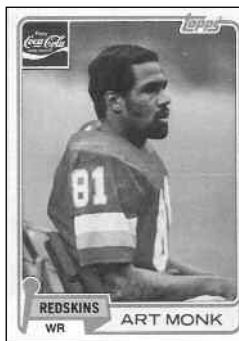

1981 COKE REDSKINS

Back in 1981 Coca-Cola and Topps teamed up to produce a set that contains eleven player cards and one header card from seven NFL teams. We have acquired a limited supply of the Washington Redskins teams. The cards are similar to the regular issue except they have the Coke logo on the front and back. The set features Art Monk (1981 is his rookie card), Joe Theismann and Mark Mosley along with eight other Redskins.

Complete Set (12 Cards) $19.95