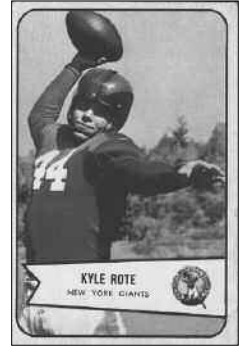

1970 KELLOGG'S FOOTBALL SET

The 1970 set was the first Kellogg's football issue. The set consists of 60 beautiful full-color cards with the fronts having a 3-D effect, while the backs have a biography of each player. The cards measure approximately 2 1/4" x 3 1/2". Players include Csonka, Dawson, Butkus, Alworth, Griese, Sayers, Unitas, Lilly, and O.J. Simpson plus many other stars of the early 1970s. The sets grade EM-NM.

Complete Set (60 Cards) \$295.00

1985 McDONALD'S CHICAGO BEARS

This 32-card set featuring only Chicago Bears was a test issue by McDonald's and was available only in the Chicago area. The full-color cards measure approximately 4 1/2" x 5 7/8" and were originally issued with 3 different color tabs. The sets we have contain all yellow tabs which include a reference to the Super Bowl. Some of the players included from the Super Bowl-winning team are Walter Payton, Jim McMahon, "The Refrigerator" William Perry, Mike Singletary, Dan Hampton, Steve McMichael, Richard Dent, Coach Mike Ditka and Defensive Coordinator Buddy Ryan. All cards have the tabs intact and grade near mint to mint. Supplies are very limited.