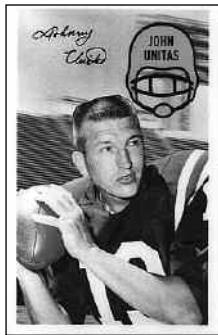

1970 KELLOGG'S FOOTBALL SET

The 1970 set was the first Kellogg's football issue. The set consists of 60 beautiful full-color cards with the fronts having a 3-D effect, while the backs have a biography of each player. The cards measure approximately 2 1/4" x 3 1/2". Players include Csonka, Dawson, Butkus, Alworth, Griese, Sayers, Unitas, Lilly, and O.J. Simpson plus many other stars of the early 1970s. The sets grade EM-NM.

Complete Set (60 Cards) \$295.00

1985 McDONALD'S CHICAGO BEARS

This 32-card set featuring only Chicago Bears was a test issue by McDonald's and was available only in the Chicago area. The full-color cards measure approximately 4 1/2" x 5 7/8" and were originally issued with 3 different color tabs. The sets we have contain all yellow tabs which include a reference to the Super Bowl. Some of the players included from the Super Bowl-winning team are Walter Payton, Jim McMahon, "The Refrigerator" William Perry, Mike Singletary, Dan Hampton, Steve McMichael, Richard Dent, Coach Mike Ditka and Defensive Coordinator Buddy Ryan. All cards have the tabs intact and grade near mint to mint. Supplies are very limited.